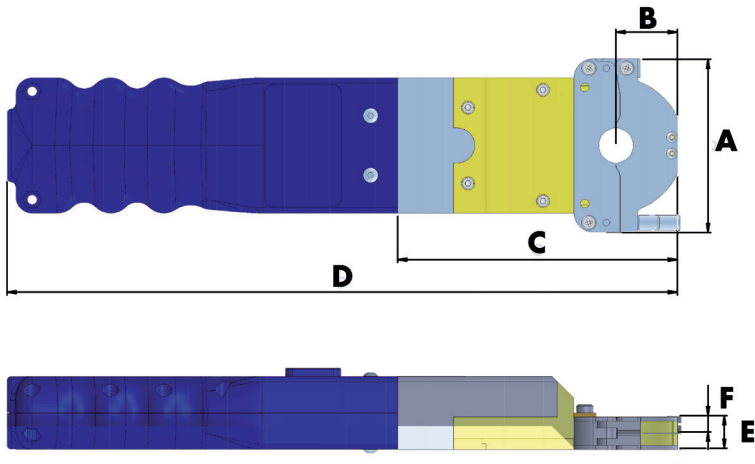

Enclosed Weld Heads – OSK 13 S

Dimensions chart

OSK 13 S		
	mm	inch
A	64	2.52
B	24,4	0.945
C	105	4.134
D	279,2	10.984
E	12	0.472
F	6	0.236